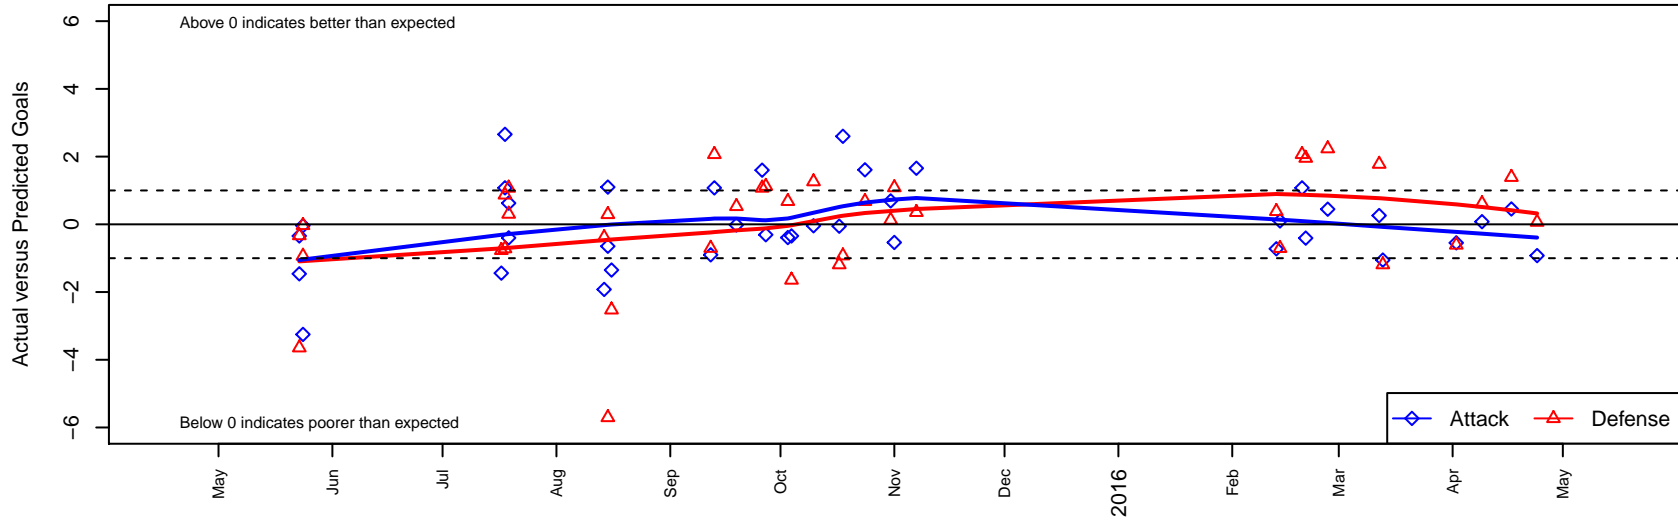

Rogue Valley Timbers Red G03

Rogue Valley SC
 Medford, OR
 G03 total strength=793
 attack=0.94 defense=1.01
 fall league = PTT G03 Premier Silver
 spr league = Spr OYS G03 Premier Red

alt names used:
 RV Timbers 03G Red
 RVT 03G Red
 RVT Academy Red
 Rogue Valley Timbers – G12 03 Red
 Rogue Valley Timbers – G12 03 Red
 Rogue Valley Timbers – G12 03 Red

Venues played:
 2015 Rogue Memorial GU11
 2015 Beaverton Cup GU12 Silver
 2015 Mt Hood Challenge U12
 2015 PTT G03 Premier Silver
 2015 Spr OYS G03 Premier Red
 2015 OYS State Cup G03

Rogue Valley Timbers Red G03
 Dots are actual minus expected GF (blue circles) and GA (red triangles).
 Blue line is smoothed change in attack strength. Red is smoothed change in defense strength.

**attack and defense variance (black dot)
relative to other teams
and top 10 in region**

**attack and defense rating
relative to others at age
and all opponents in last 13 months**

Performance relative to 13 month average