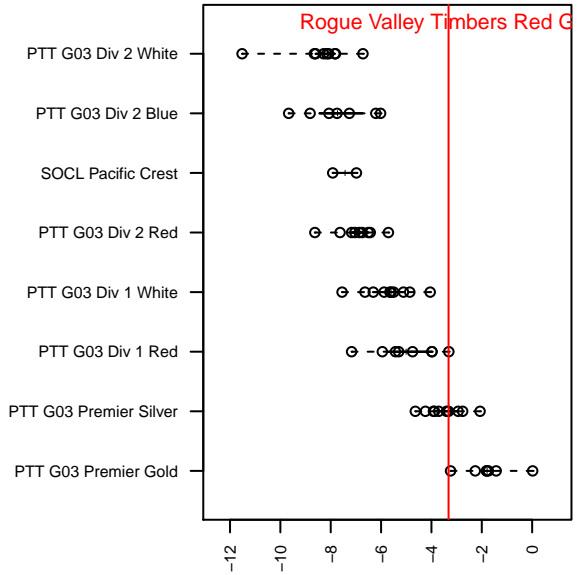

Rogue Valley Timbers Red G03

Rogue Valley SC
 Medford, OR
 G03 total strength=793
 attack=0.94 defense=1.01
 fall league = PTT G03 Premier Silver
 spr league = Spr OYS G03 Premier Red

alt names used:
 RV Timbers 03G Red
 RVT 03G Red
 RVT Academy Red
 Rogue Valley Timbers – G12 03 Red
 Rogue Valley Timbers – G12 03 Red
 Rogue Valley Timbers – G12 03 Red

Venues played:
 2015 Rogue Memorial GU11
 2015 Beaverton Cup GU12 Silver
 2015 Mt Hood Challenge U12
 2015 PTT G03 Premier Silver
 2015 Spr OYS G03 Premier Red
 2015 OYS State Cup G03

Rogue Valley Timbers Red G03
 Dots are actual minus expected GF (blue circles) and GA (red triangles).
 Blue line is smoothed change in attack strength. Red is smoothed change in defense strength.

**attack and defense variance (black dot)
relative to other teams
and top 10 in region**

**attack and defense rating
relative to others at age
and all opponents in last 13 months**

Performance relative to 13 month average